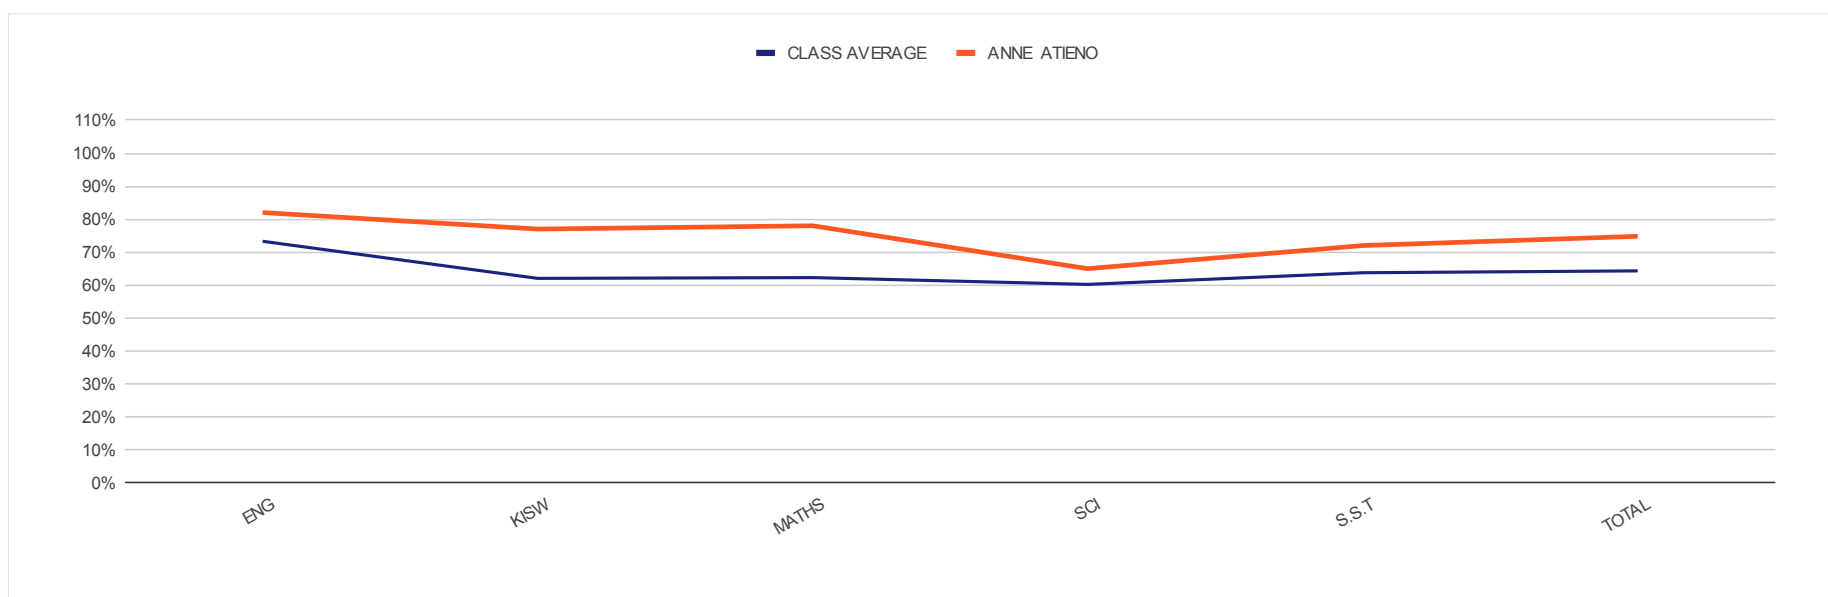

INDIVIDUAL REPORT FOR

KENYA CERTIFICATE OF PRIMARY EDUCATION RESULTS

ANNE ATIENO

CLASS OF 2020

LEVEL : CLASS EIGHT

REGULAR PAPERS

CLASS AVERAGE

B 64%

ENG KISW MATHS SCI S.S.T TOTAL

ANNE ATIENO

A- 75%

73% 62% 62% 60% 64% 64%
82% 77% 78% 65% 72% 75%