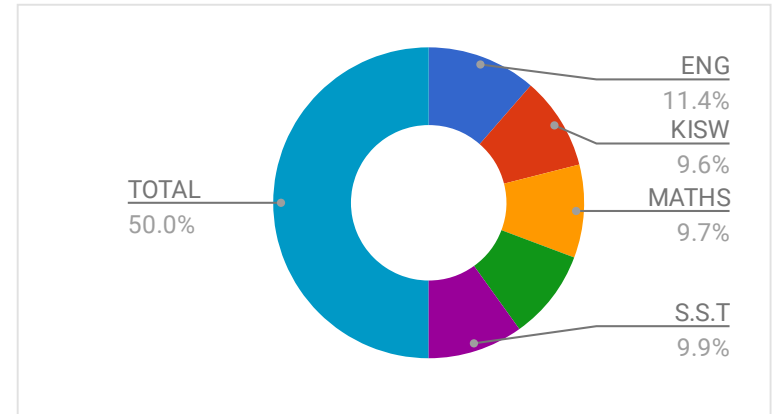

AVERAGE SCORES

per assignment