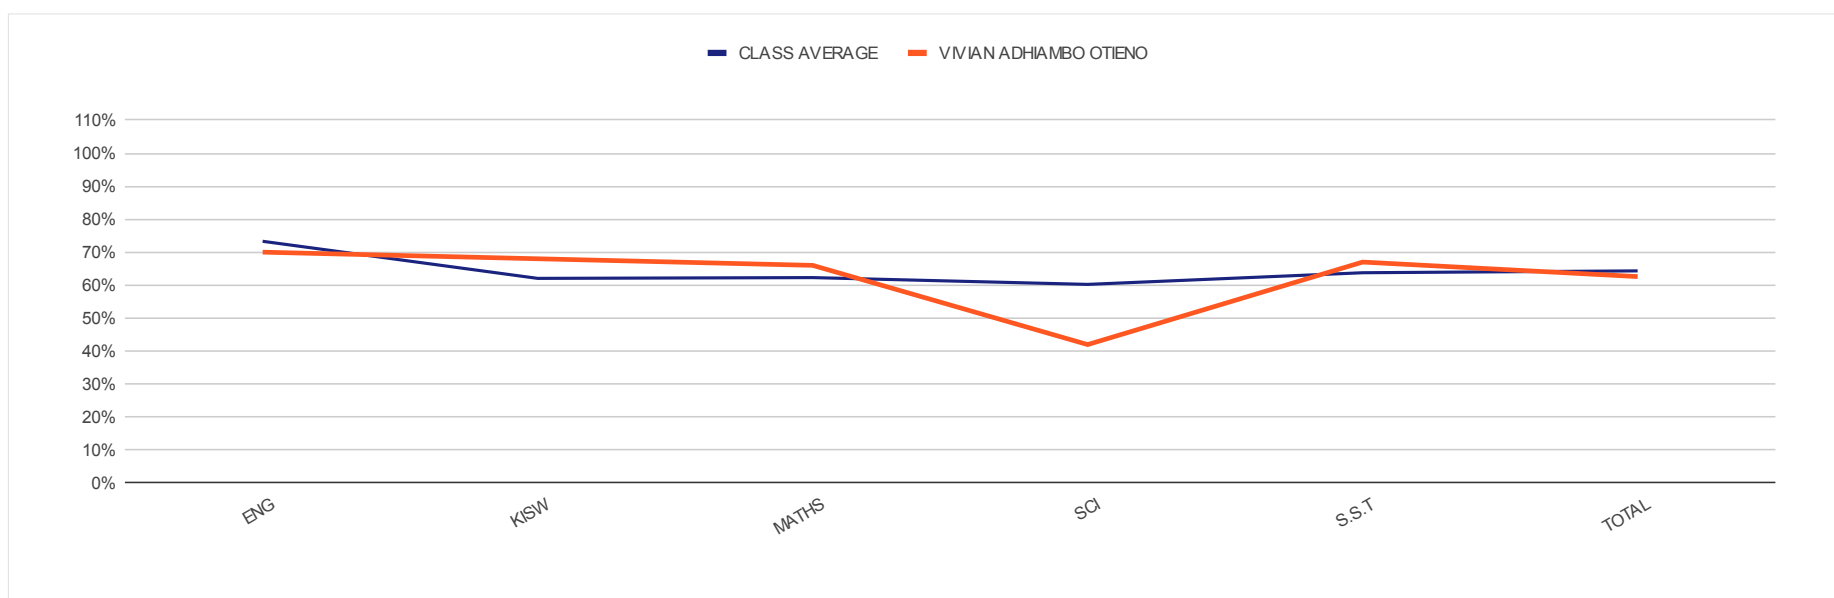

**INDIVIDUAL REPORT FOR
VIVIAN ADHIAMBO OTIENO**

KENYA CERTIFICATE OF PRIMARY EDUCATION RESULTS

CLASS OF 2020

LEVEL : CLASS EIGHT

REGULAR PAPERS

CLASS AVERAGE

B 64%

ENG KISW MATHS SCI S.S.T TOTAL

73% 62% 62% 60% 64% 64%

VIVIAN ADHIAMBO OTIENO

B- 63%

70% 68% 66% 42% 67% 63%