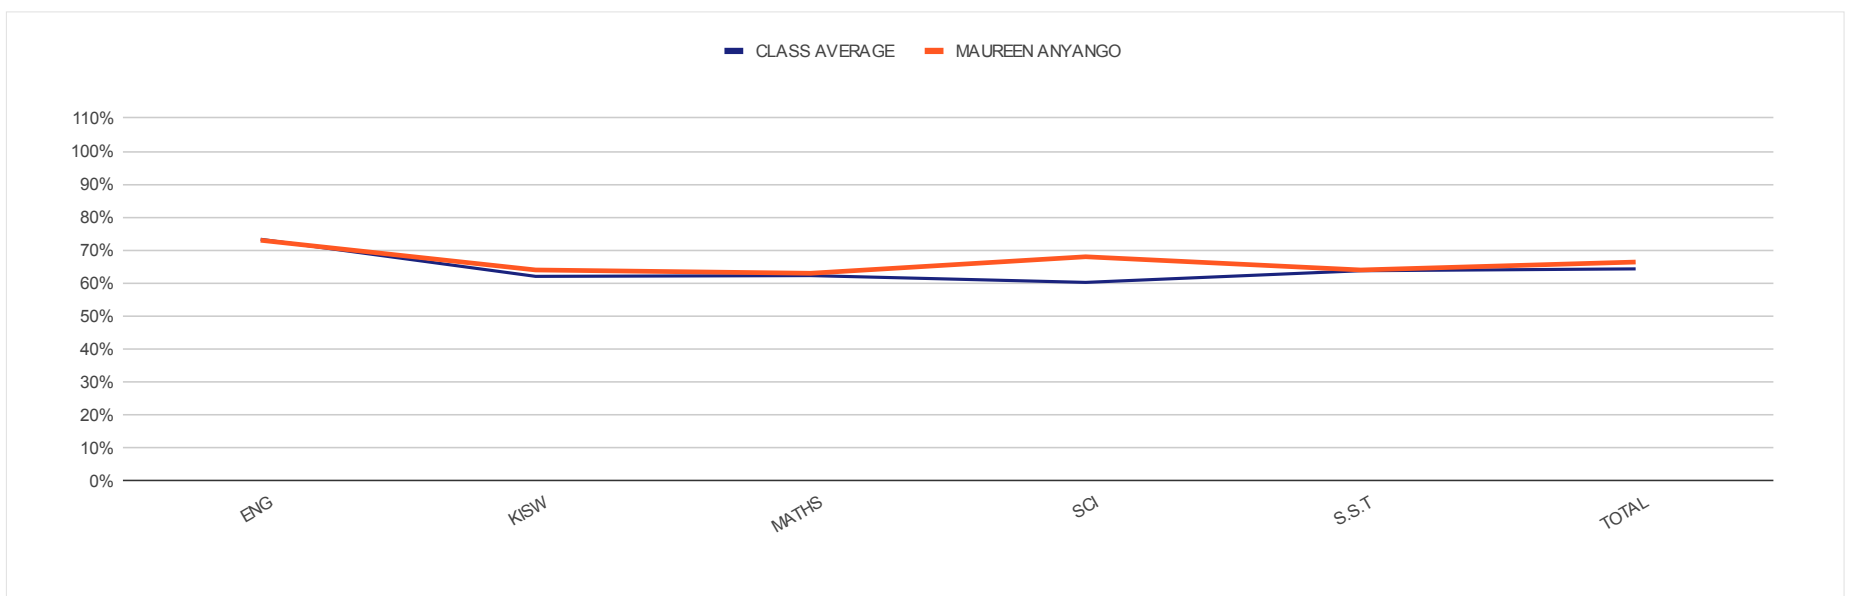

CLASS OF 2020

LEVEL : CLASS EIGHT

REGULAR PAPERS

CLASS AVERAGE

MAUREEN ANYANGO

ENG KISW MATHS SCI S.S.T TOTAL

B 64% 73% 62% 62% 60% 64% 64%

B 66% 73% 64% 63% 68% 64% 66%