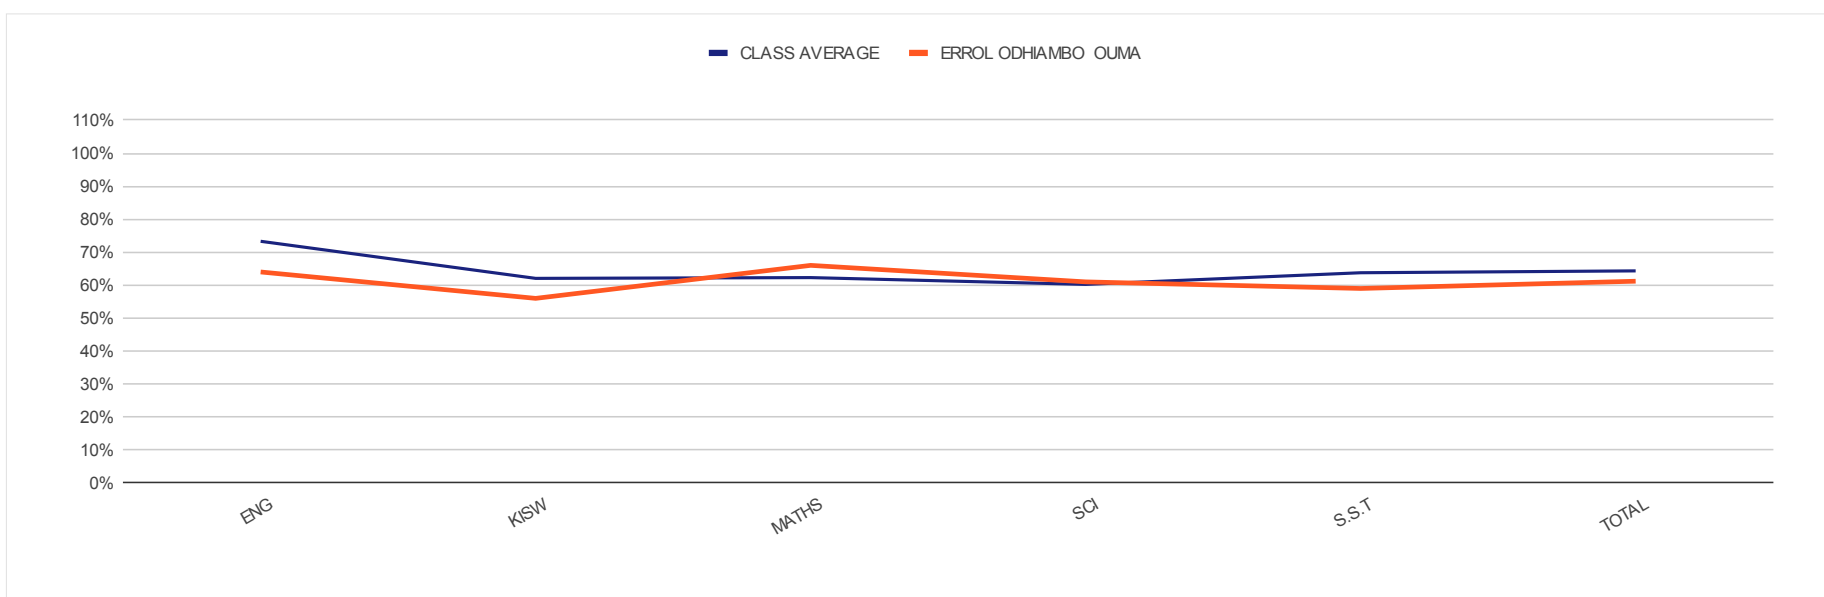

**INDIVIDUAL REPORT FOR
ERROL ODHIAMBO OUMA**

KENYA CERTIFICATE OF PRIMARY EDUCATION RESULTS

CLASS OF 2020

LEVEL : CLASS EIGHT

REGULAR PAPERS

CLASS AVERAGE

B 64%   **ENG 73%**   **KISW 62%**   **MATHS 62%**   **SCI 60%**   **S.S.T 64%**   **TOTAL 64%**

ERROL ODHIAMBO OUMA

B- 61%   **ENG 64%**   **KISW 56%**   **MATHS 66%**   **SCI 61%**   **S.S.T 59%**   **TOTAL 61%**