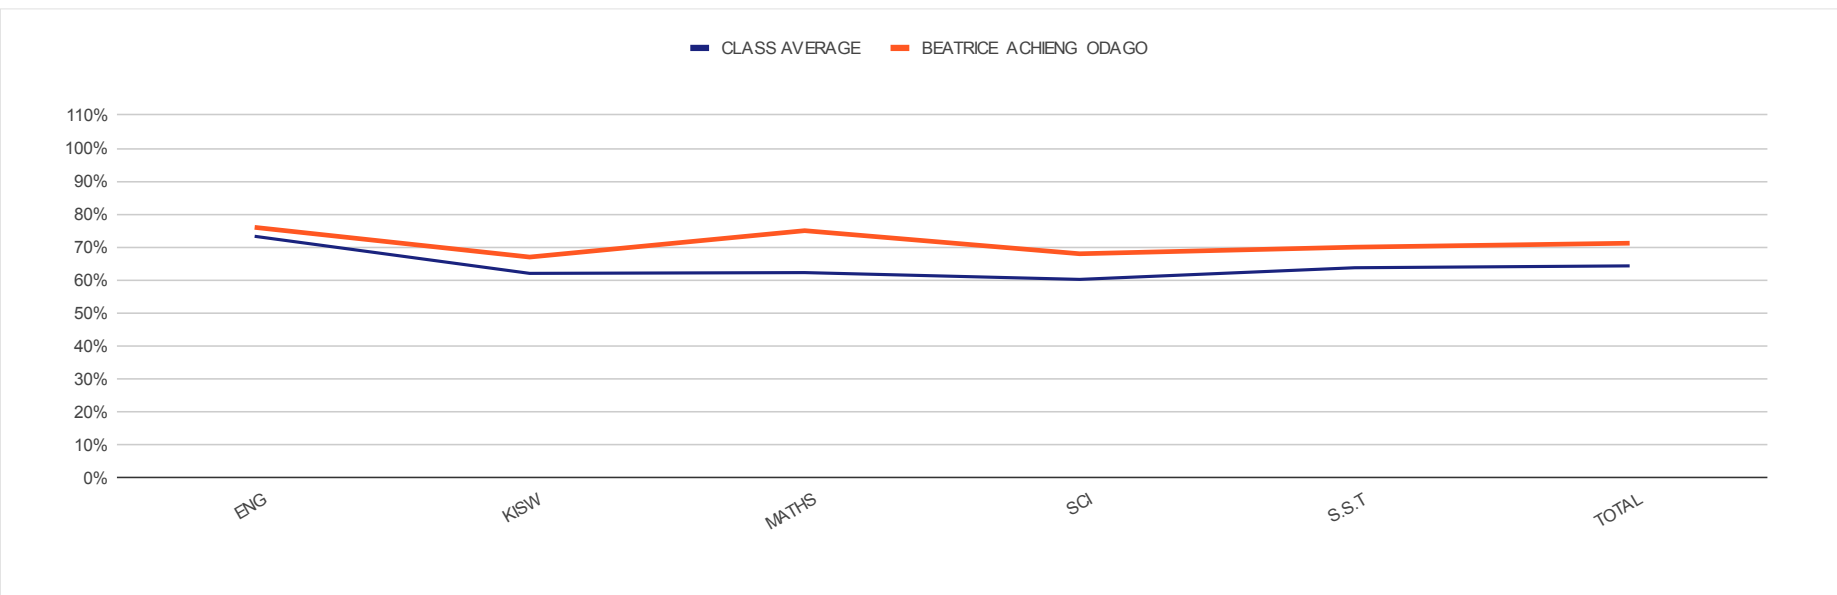

INDIVIDUAL REPORT FOR

KENYA CERTIFICATE OF PRIMARY EDUCATION RESULTS

BEATRICE ACHIENG ODAGO

CLASS OF 2020

LEVEL : CLASS EIGHT

REGULAR PAPERS

CLASS AVERAGE

B 64%

ENG KISW MATHS SCI S.S.T TOTAL

73% 62% 62% 60% 64% 64%

BEATRICE ACHIENG ODAGO B+ 71%

76% 67% 75% 68% 70% 71%