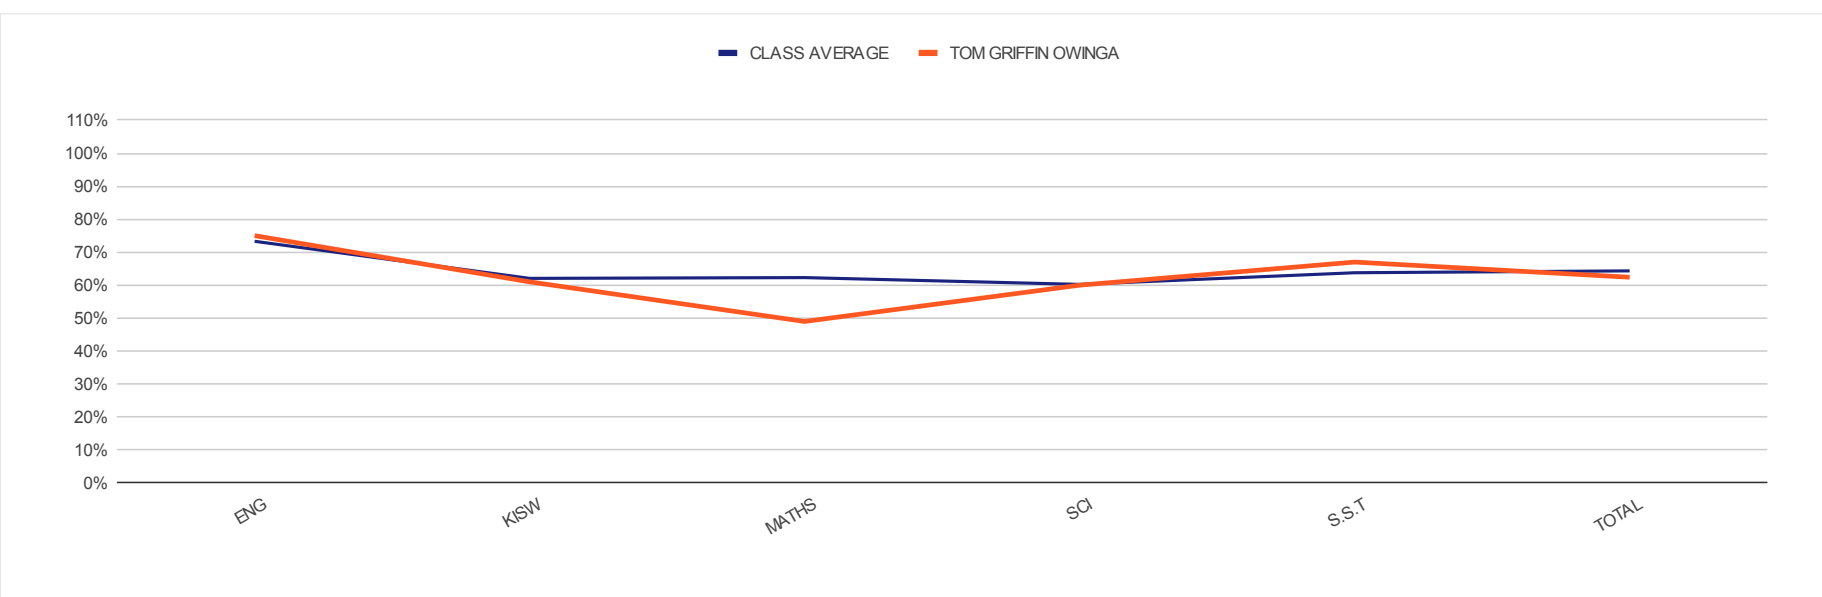

LEVEL : CLASS EIGHT

REGULAR PAPERS

CLASS AVERAGE

TOM GRIFFIN OWINGA

	ENG	KISW	MATHS	SCI	S.S.T	TOTAL
CLASS AVERAGE	B 64%	73%	62%	60%	64%	64%
TOM GRIFFIN OWINGA	B- 62%	75%	61%	49%	60%	62%

**INDIVIDUAL REPORT FOR
NEWTON OTIENO KUNGU**