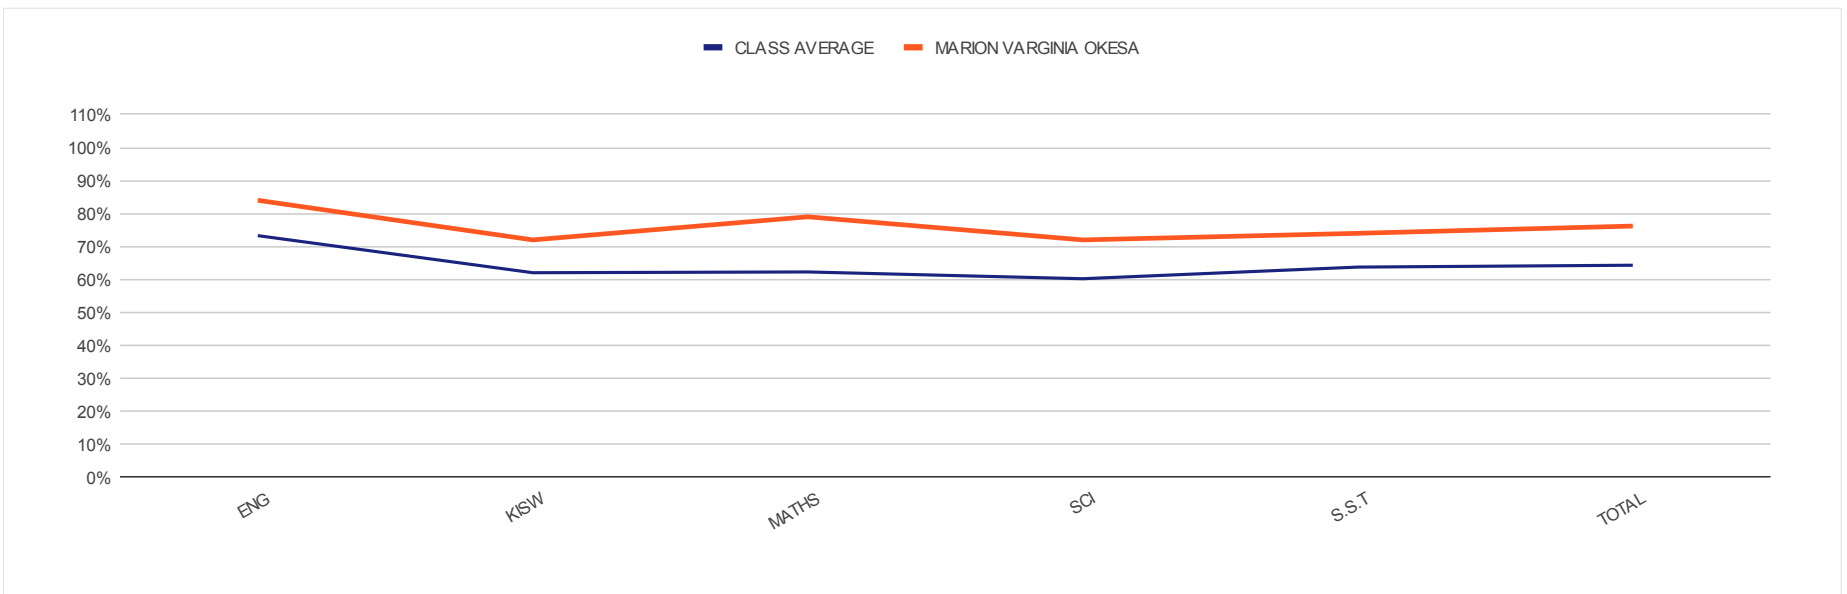

**INDIVIDUAL REPORT FOR
MARION VARGINIA OKESA**

KENYA CERTIFICATE OF PRIMARY EDUCATION RESULTS

CLASS OF 2020

LEVEL : CLASS EIGHT

REGULAR PAPERS

CLASS AVERAGE

MARION VARGINIA OKESA

	ENG	KISW	MATHS	SCI	S.S.T	TOTAL
CLASS AVERAGE	B	64%	73%	62%	60%	64%
MARION VARGINIA OKESA	A-	76%	84%	72%	74%	76%