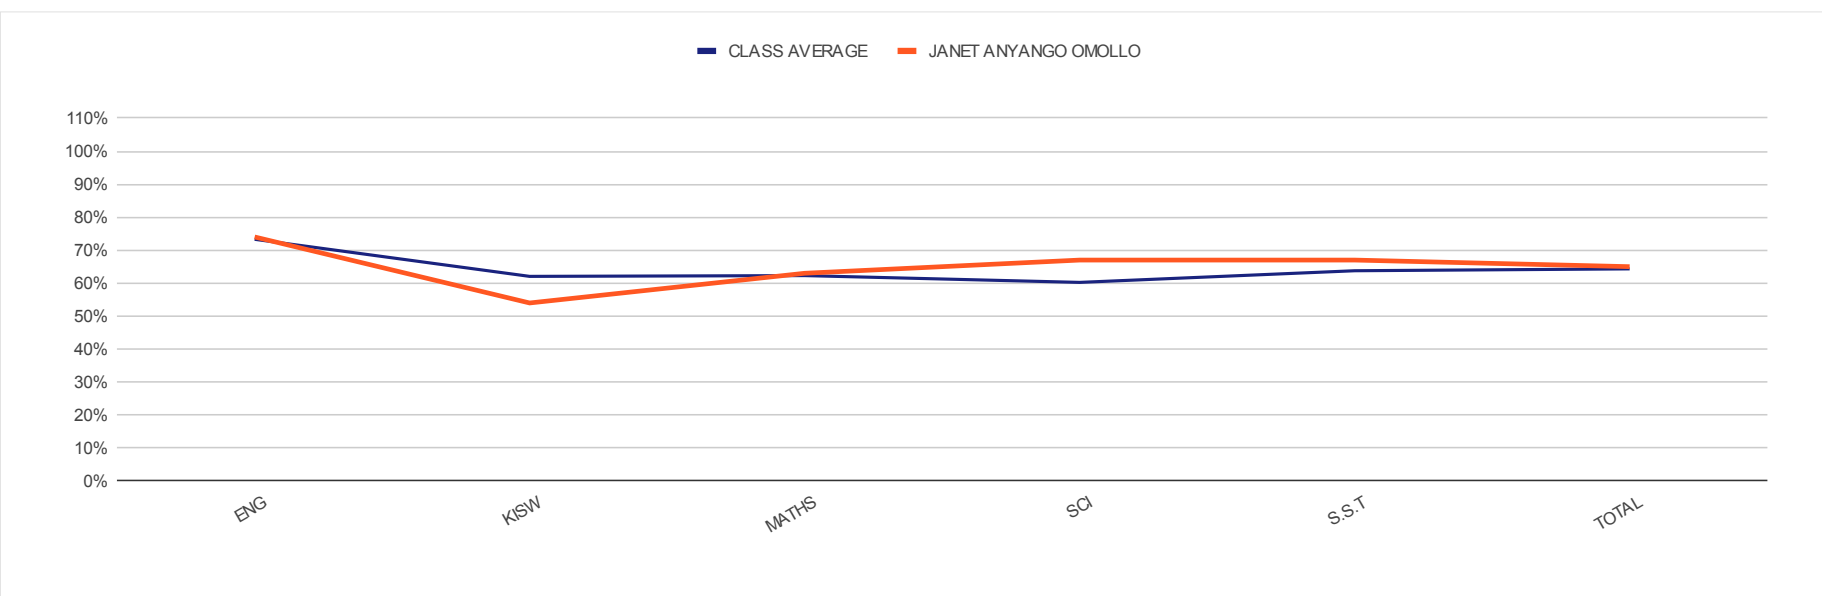

CLASS OF 2020

LEVEL : CLASS EIGHT

REGULAR PAPERS

CLASS AVERAGE

B 64% **ENG 73%** **KISW 62%** **MATHS 62%** **SCI 60%** **S.S.T 64%** **TOTAL 64%**

JANET ANYANGO OMOLLO

B 65% **ENG 74%** **KISW 54%** **MATHS 63%** **SCI 67%** **S.S.T 67%** **TOTAL 65%**