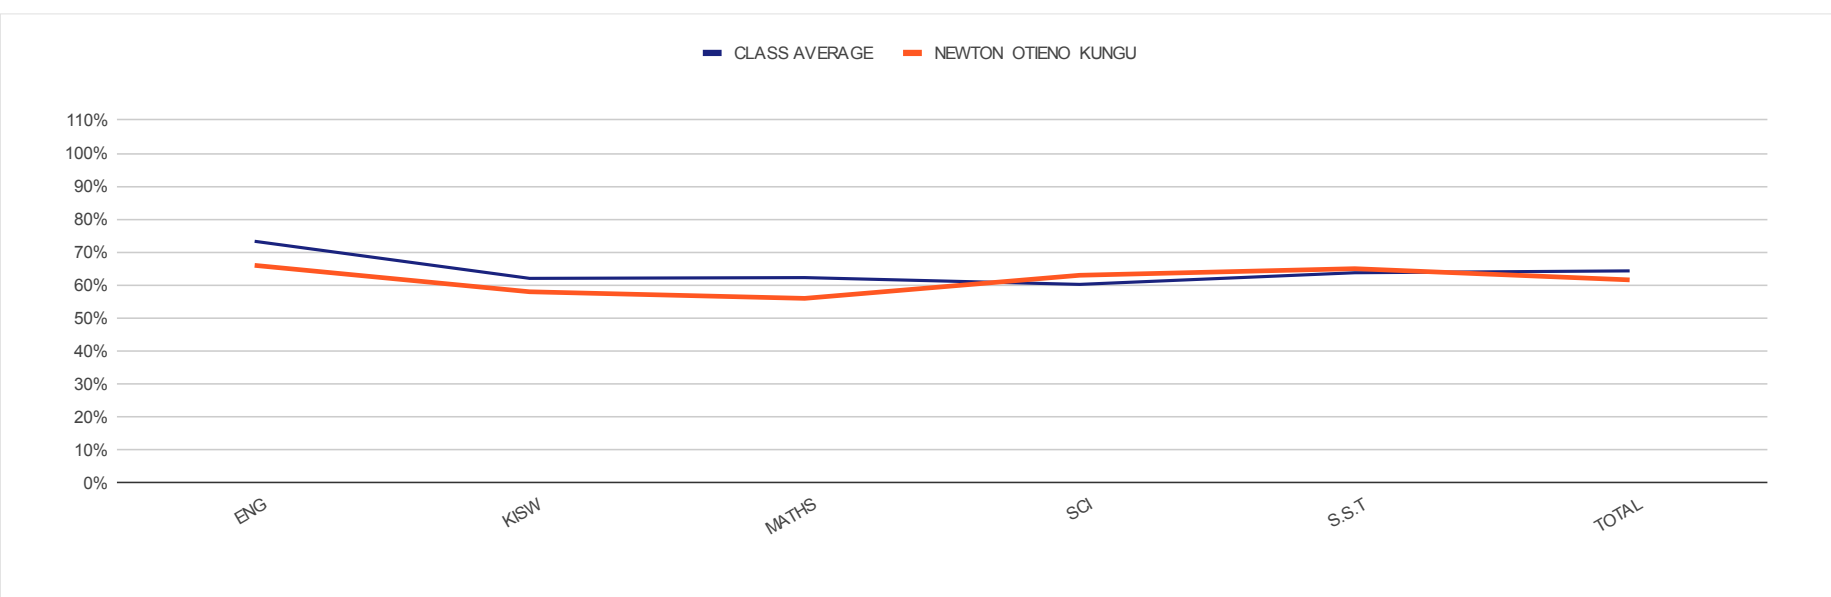

KENYA CERTIFICATE OF PRIMARY EDUCATION RESULTS

CLASS OF 2020

LEVEL : CLASS EIGHT

REGULAR PAPERS

CLASS AVERAGE

B 64% **73%** **62%** **62%** **60%** **64%** **64%**

NEWTON OTIENO KUNGU

B- 62% **66%** **58%** **56%** **63%** **65%** **62%**