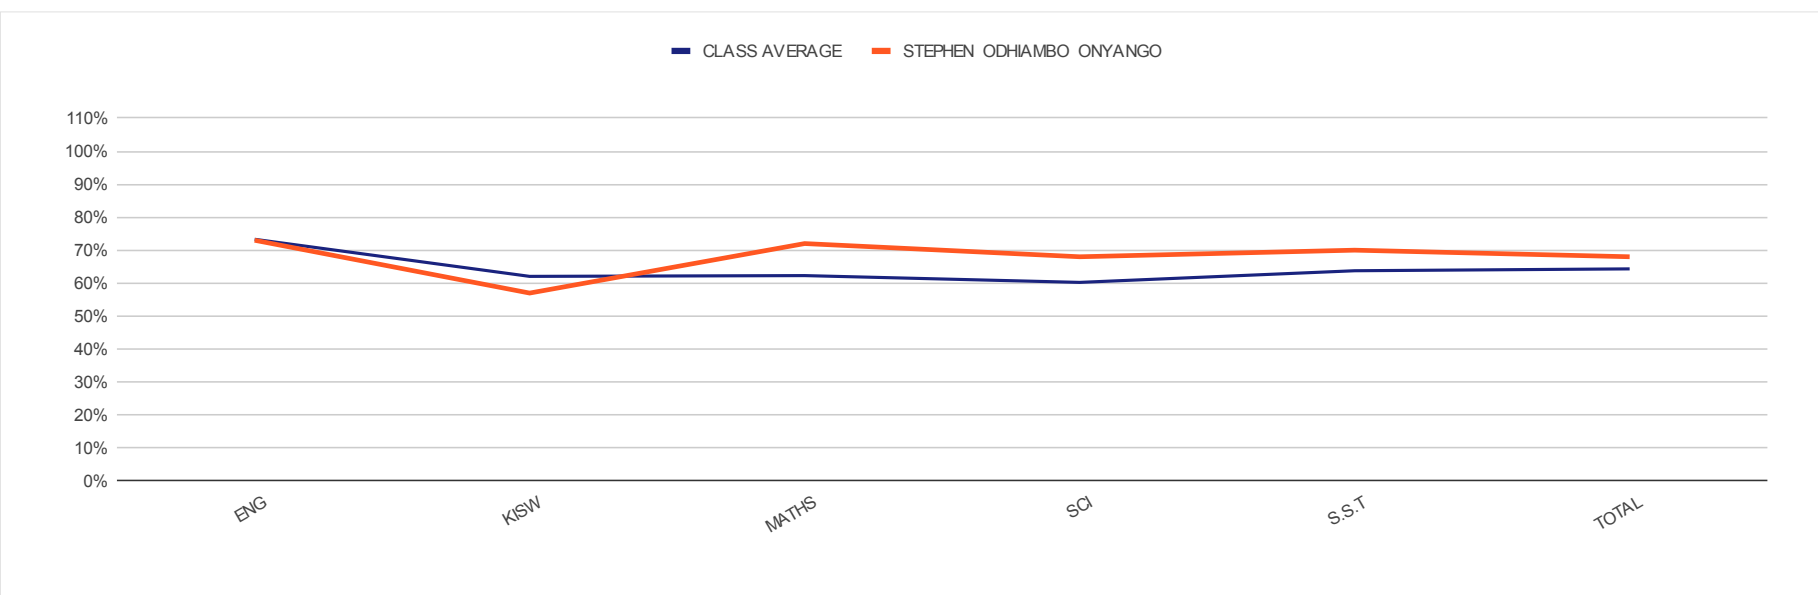

INDIVIDUAL REPORT FOR

KENYA CERTIFICATE OF PRIMARY EDUCATION RESULTS

STEPHEN ODHIAMBO ONYANGO

CLASS OF 2020

LEVEL : CLASS EIGHT

REGULAR PAPERS

CLASS AVERAGE

STEPHEN ODHIAMBO ONYANGO

ENG KISW MATHS SCI S.S.T TOTAL

B	64%	73%	62%	62%	60%	64%	64%
B	68%	73%	57%	72%	68%	70%	68%