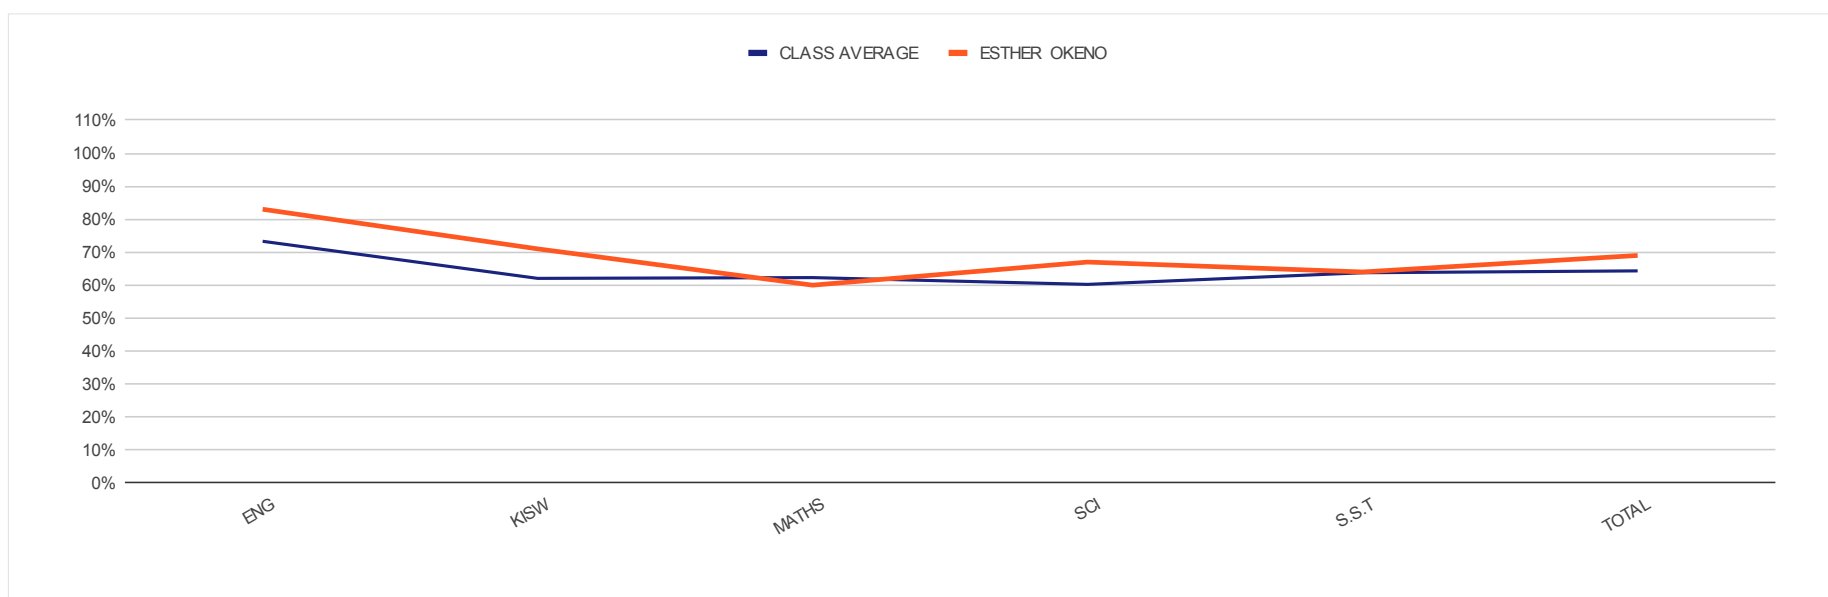

INDIVIDUAL REPORT FOR

KENYA CERTIFICATE OF PRIMARY EDUCATION RESULTS

ESTHER OKENO

CLASS OF 2020

LEVEL : CLASS EIGHT

REGULAR PAPERS

CLASS AVERAGE

ESTHER OKENO

ENG KISW MATHS SCI S.S.T TOTAL

B	64%	73%	62%	62%	60%	64%	64%
B	69%	83%	71%	60%	67%	64%	69%