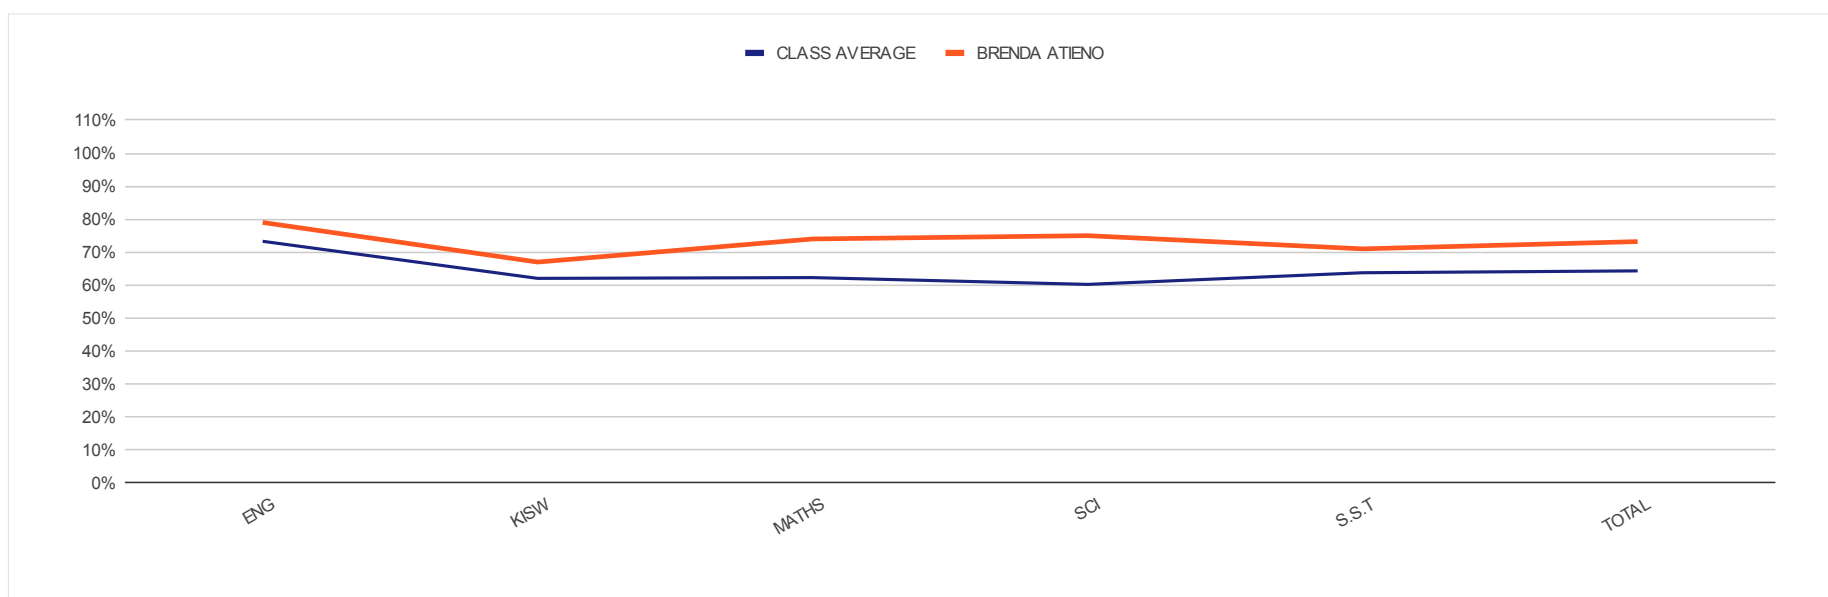

LEVEL : CLASS EIGHT

REGULAR PAPERS

CLASS AVERAGE

BRENDA ATIENO

ENG KISW MATHS SCI S.S.T TOTAL

B	64%	73%	62%	62%	60%	64%	64%
B+	73%	79%	67%	74%	75%	71%	73%

INDIVIDUAL REPORT FOR

KENYA CERTIFICATE OF PRIMARY EDUCATION RESULTS