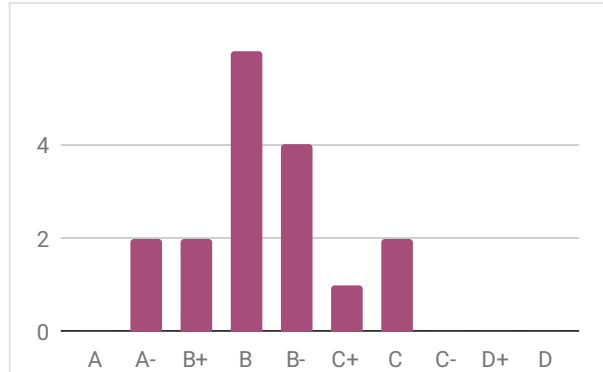

K.C.P.E. EXAMINATION DATA REPRESENTATION LOG

GRADING SYSTEM

% Range	Grade	# of students
80 - 100	A	0
75 - 79	A-	2
70 - 74	B+	2
65 - 69	B	6
60 - 64	B-	4
55 - 59	C+	1
45 - 54	C	2
40 - 44	C-	0
35 - 39	D+	0
0 - 34	D	0

GRADE DISTRIBUTION

based on class avg.